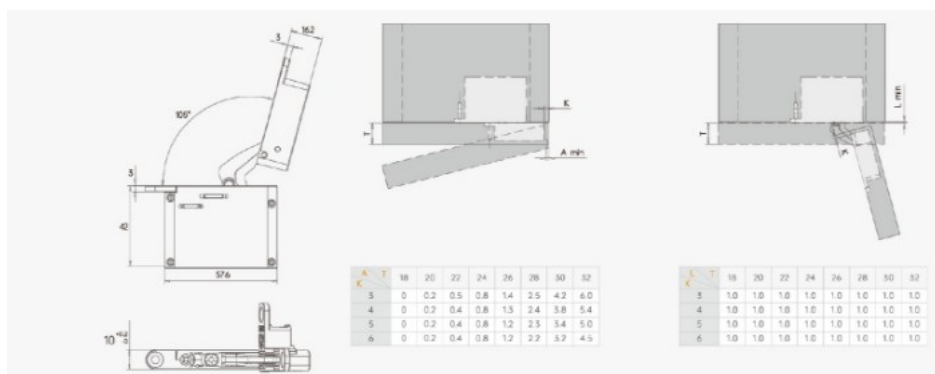

PRODUCT SHEET

Description:

Cabinet Hinge "3D", 105 DG, Soft Close, Zamak, Black, Right, Max Load Capacity: 20 KG per Door

Item number:

15.04.005-0

Units	Box	Carton	HS Code	Barcode
Pcs.	1	100	8302100090	
				5704866508537