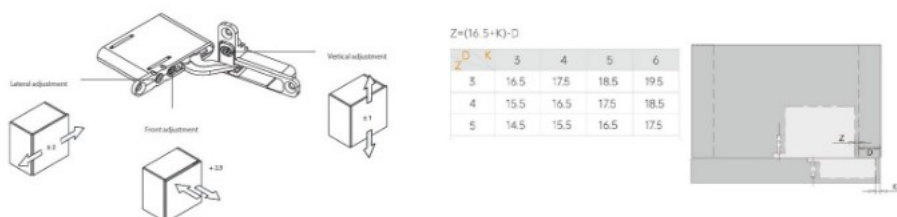

PRODUCT SHEET

Description:

Cabinet Hinge "3D", 105 DG, Soft Close, Zamak, Black, Right, Max Load Capacity: 20 KG per Door

Item number:

15.04.005-0

Units	Box	Carton	HS Code	Barcode
Pcs.	1	100	8302100090	
				5704866508537